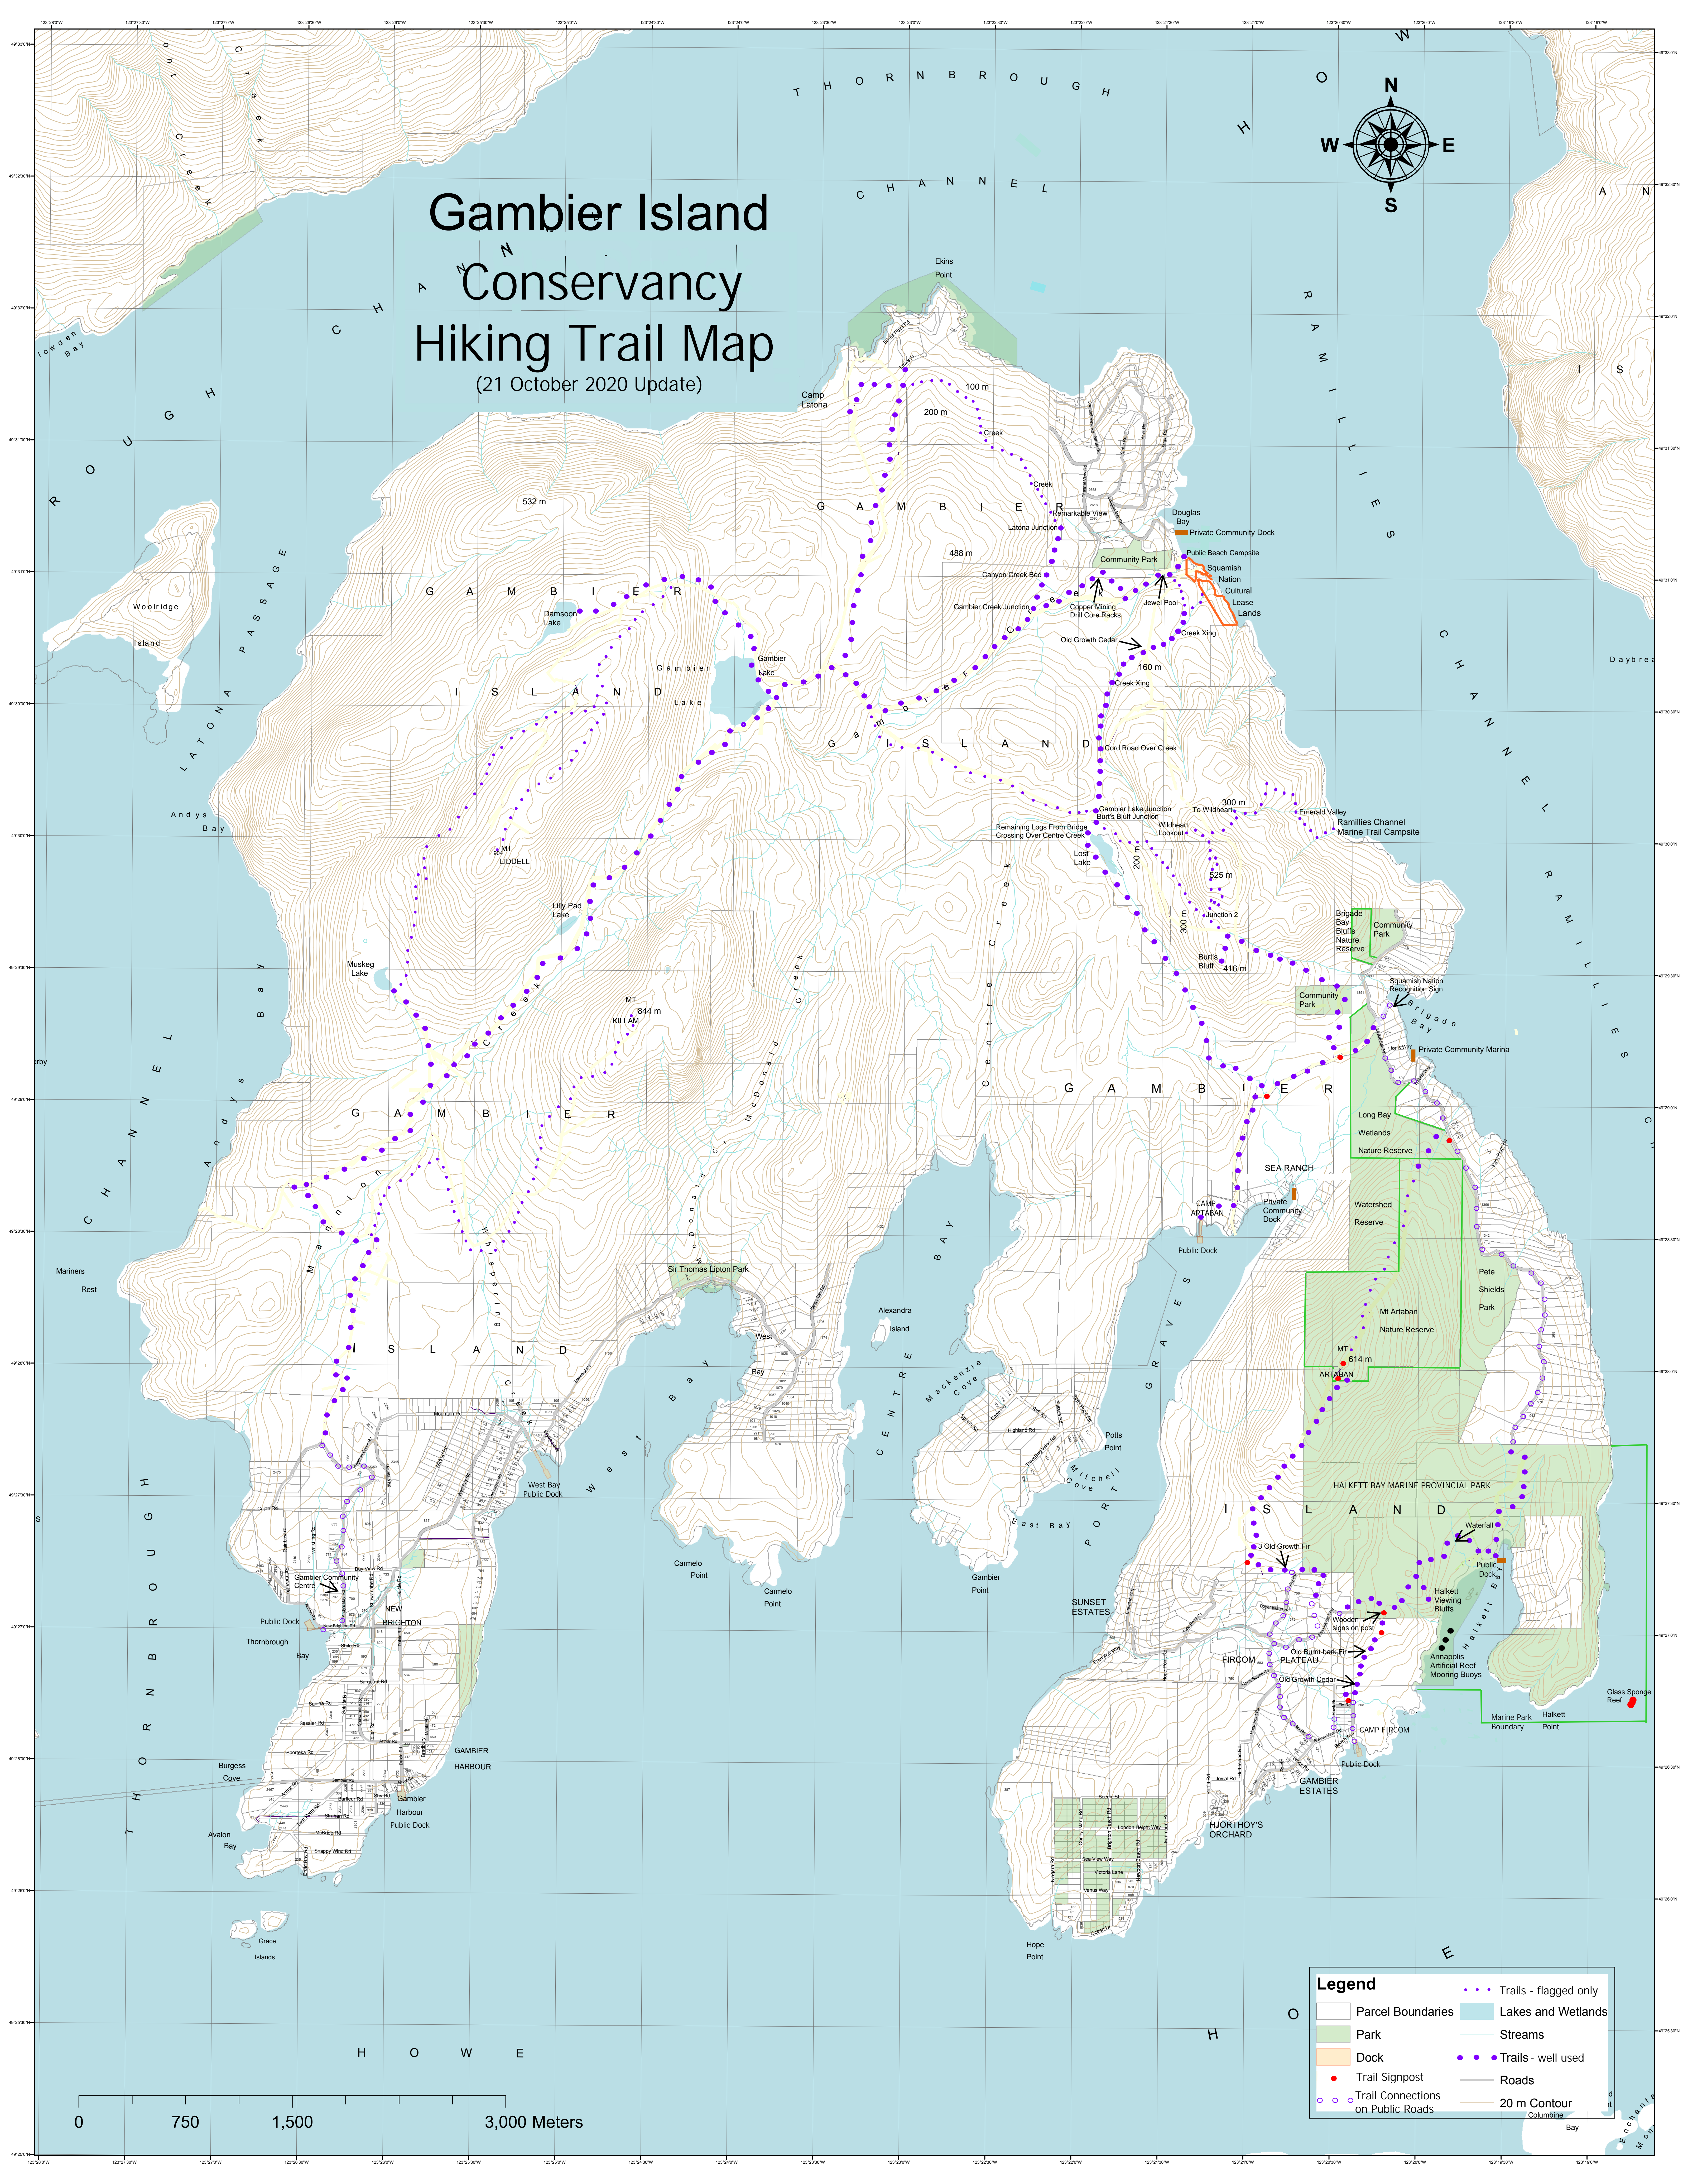

Gambier Island Conservancy Hiking Trail Map

(21 October 2020 Update)

Legend

- Parcel Boundaries
- Park
- Dock
- Trail Signpost
- Trail Connections on Public Roads
- Lakes and Wetlands
- Streams
- Trails - well used
- Roads
- 20 m Contour
- Trails - flagged only